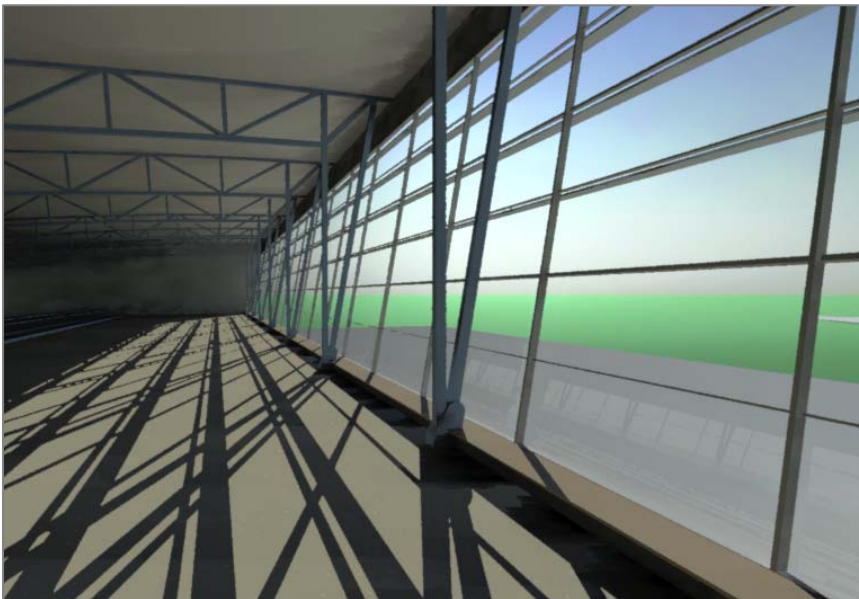

(all units are in fc)

Concourse B Daylighting Study

Radiance Rendering

Short side
Summer 6pm

Long side
Summer 7am

Indianapolis International Airport –
Midfield Terminal
Indianapolis, IN

Radiance Calculation Result