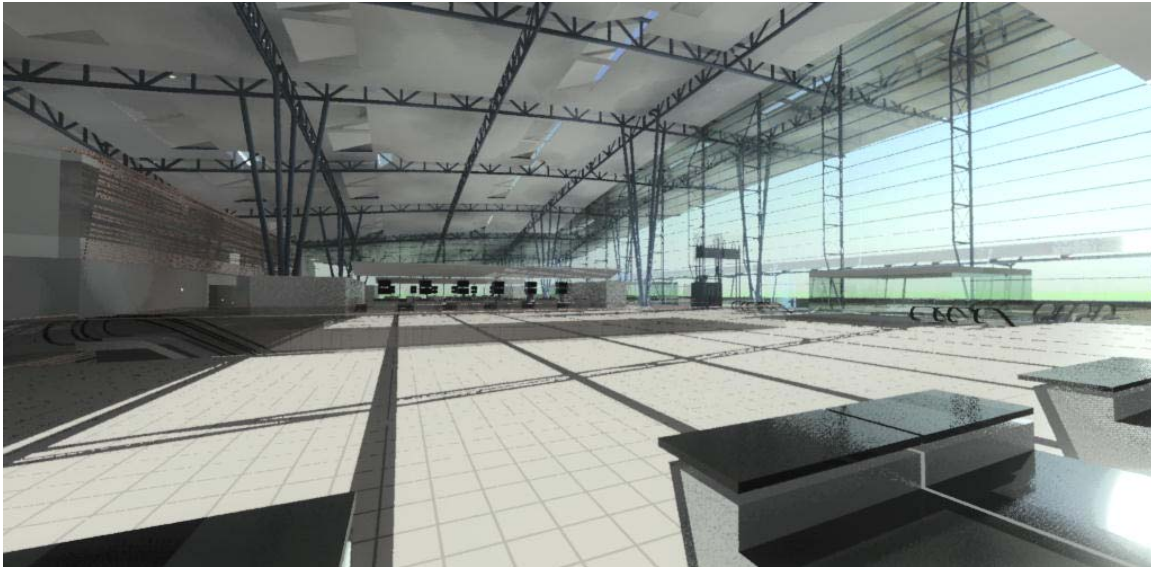

Indianapolis International Airport –
Midfield Terminal
Indianapolis, IN

Appendix B

Ticket Hall Daylighting Study

Radiance Renderings

Indianapolis International Airport –
Midfield Terminal
Indianapolis, IN

(all units are in fc)

Concourse B Daylighting Study

Radiance Rendering

Short side
Summer 6pm

Long side
Summer 7am

Indianapolis International Airport –
Midfield Terminal
Indianapolis, IN

Radiance Calculation Result