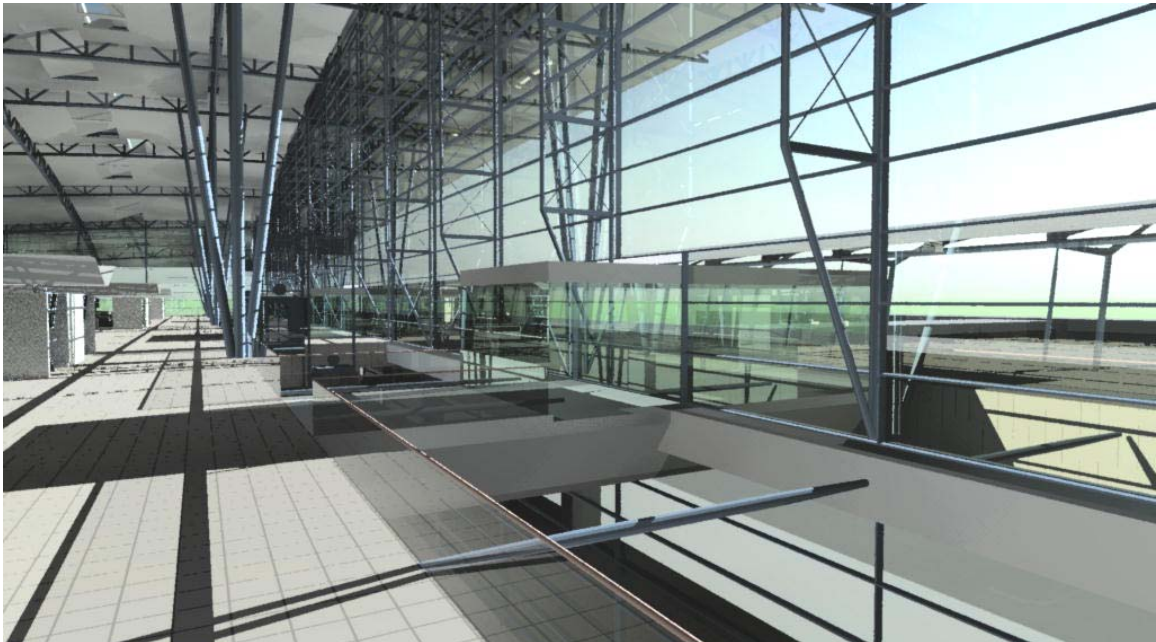

Indianapolis International Airport –
Midfield Terminal
Indianapolis, IN

Appendix B

Ticket Hall Daylighting Study

Radiance Renderings

Indianapolis International Airport –
Midfield Terminal
Indianapolis, IN

(all units are in fc)

Concourse B Daylighting Study

Radiance Rendering

Short side
Summer 6pm

Long side
Summer 7am

Indianapolis International Airport –
Midfield Terminal
Indianapolis, IN

Radiance Calculation Result