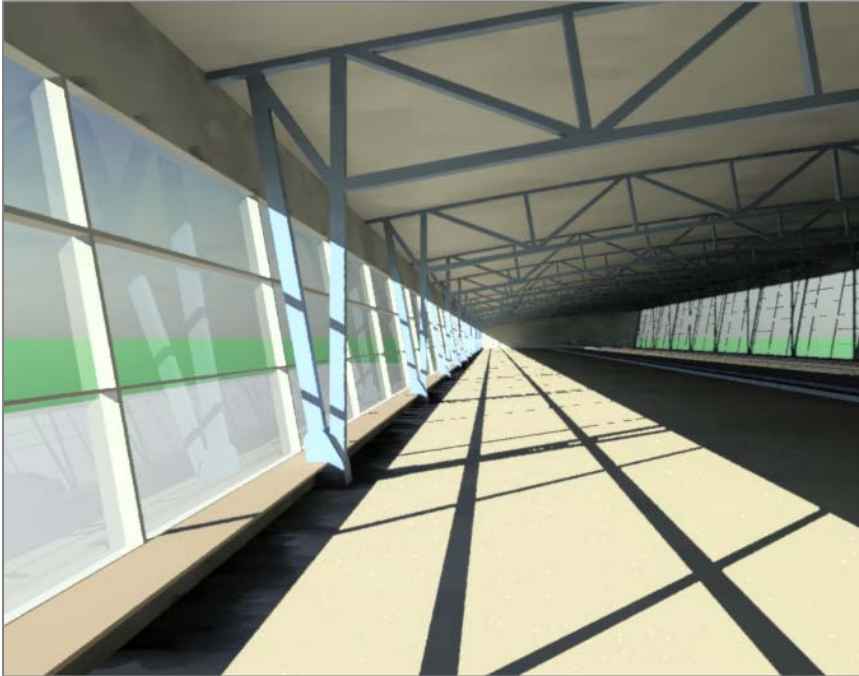

(all units are in fc)

Concourse B Daylighting Study

Radiance Rendering

Short side
Summer 6pm

Long side
Summer 7am

Indianapolis International Airport –
Midfield Terminal
Indianapolis, IN

Radiance Calculation Result