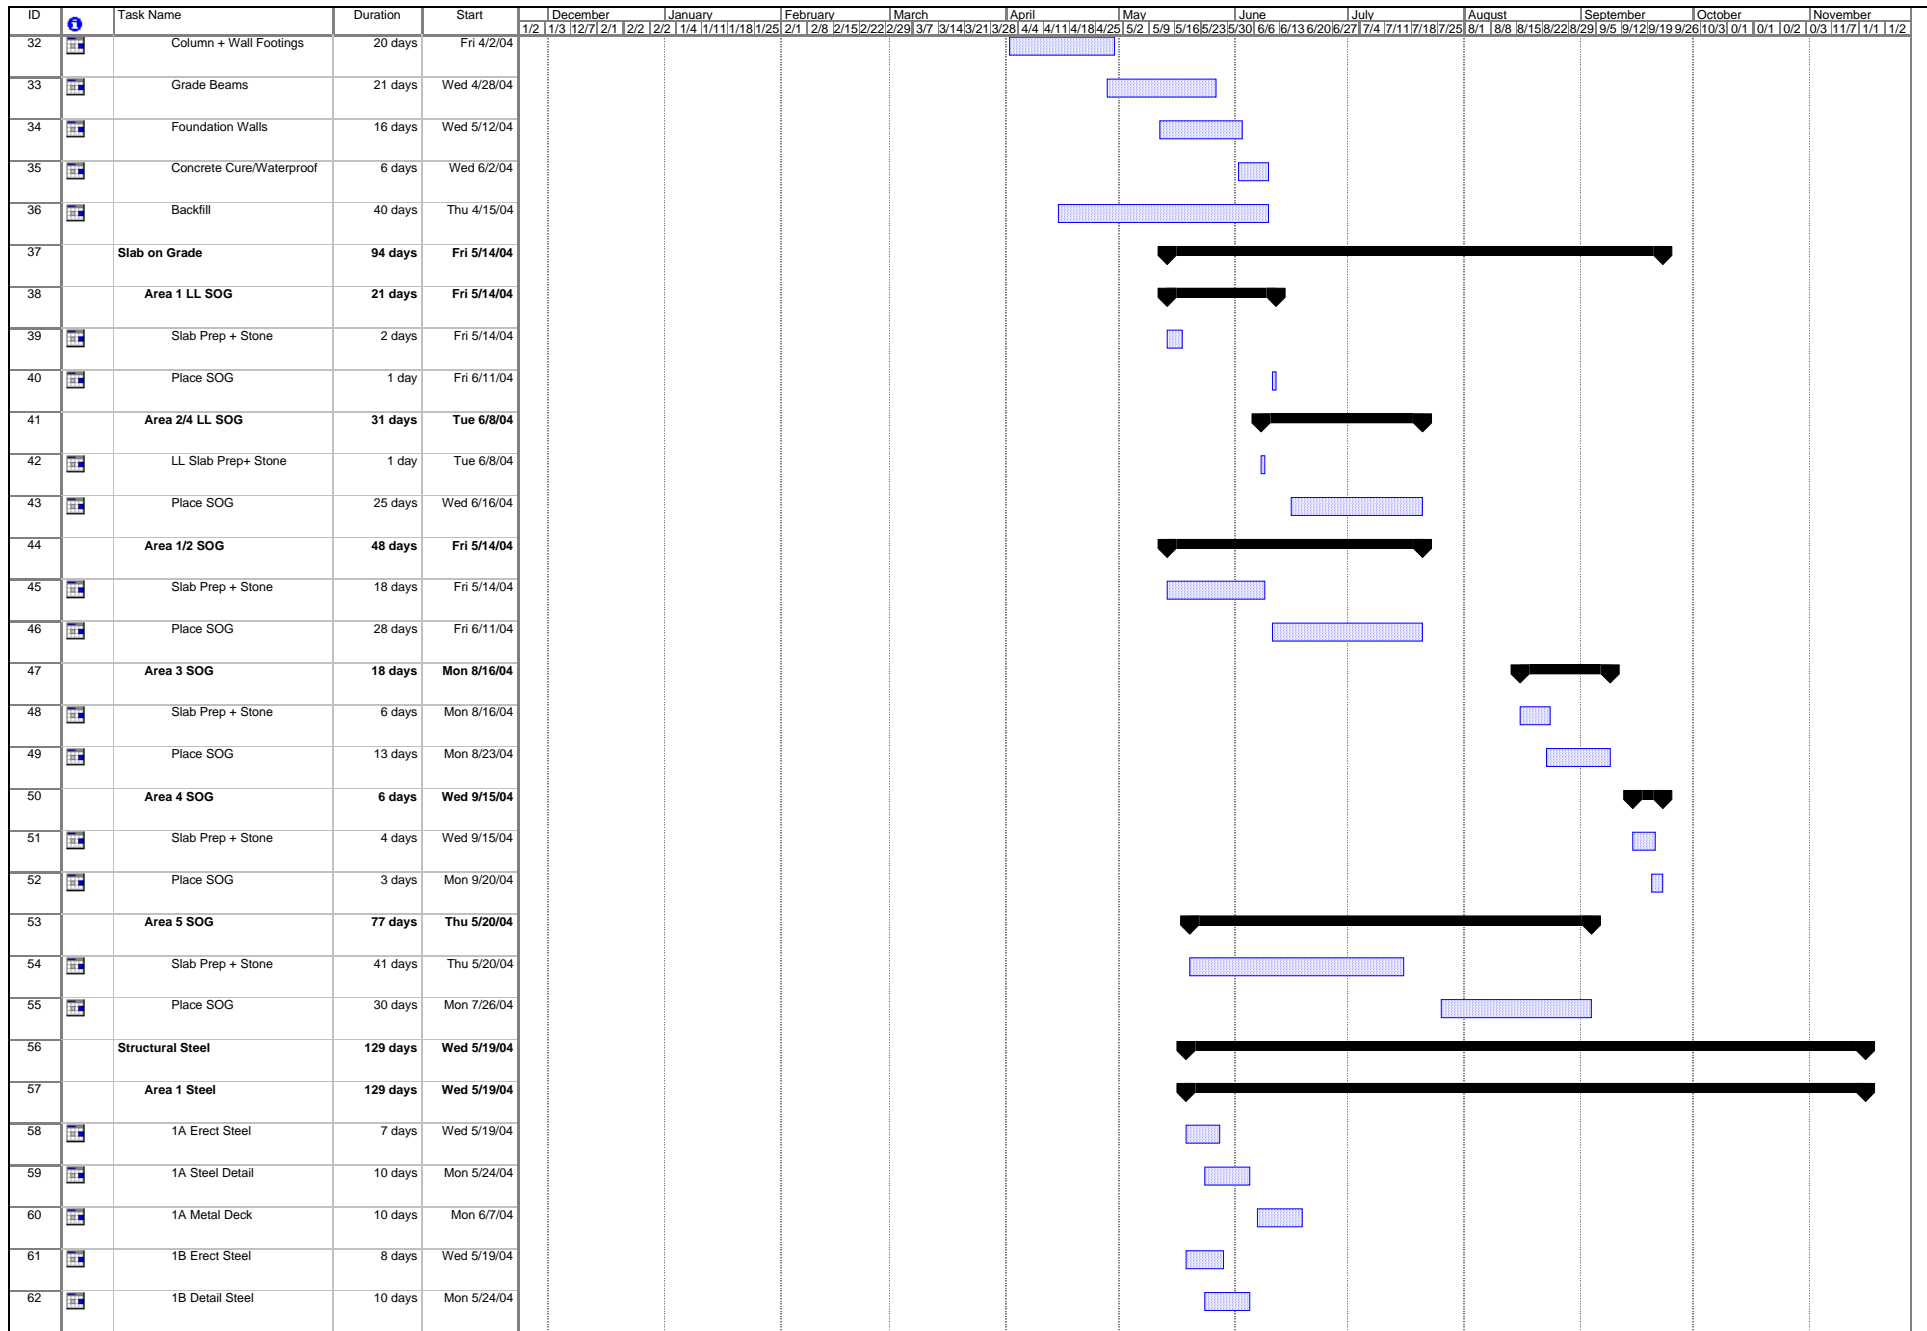

Project: Steel Erection Schedule  
Date: Mon 4/3/06

Task Progress Summary External Tasks Deadline

Split Milestone Project Summary External Milestone

Project: Steel Erection Schedule Date: Mon 4/3/06	Task		Progress		Summary		External Tasks		Deadline	
	Split		Milestone		Project Summary		External Milestone			

Project: Steel Erection Schedule  
 Date: Mon 4/3/06

Task Progress Summary External Tasks Deadline   
 Split Milestone Project Summary External Milestone