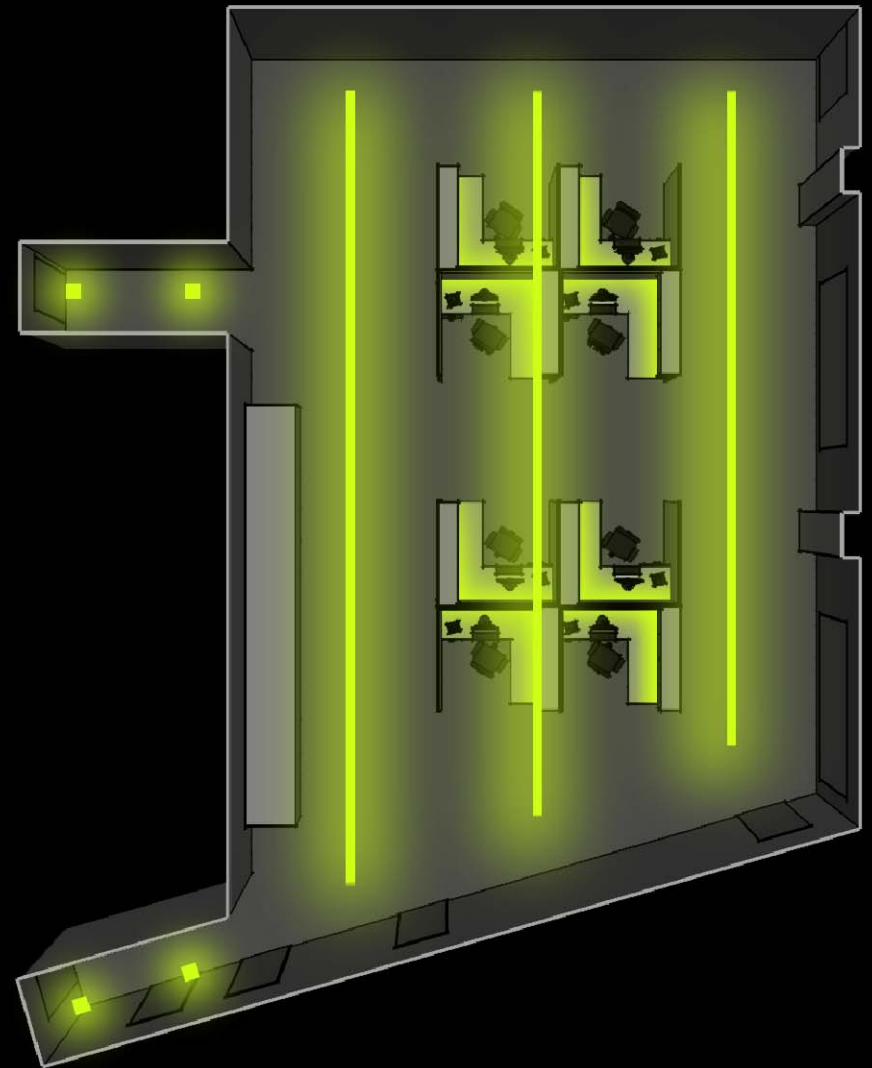

**FUNCTIONS:**

Grad. Student Workspaces  
Faculty Offices (Adjacent)

**FOCAL PTS:**

Windows  
Personal Task  
Circulation Areas

**CONCEPTS:**

Flexibility  
Simplicity  
Efficiency

**FUNCTIONS:**

Grad. Student Workspaces  
Faculty Offices (Adjacent)

**FOCAL PTS:**

Windows  
Personal Task  
Circulation Areas

**CONCEPTS:**

Flexibility  
Simplicity  
Efficiency

**FUNCTIONS:** Grad. Student Workspaces  
Faculty Offices (Adjacent)

**FOCAL PTS:** Windows  
Personal Task  
Circulation Areas