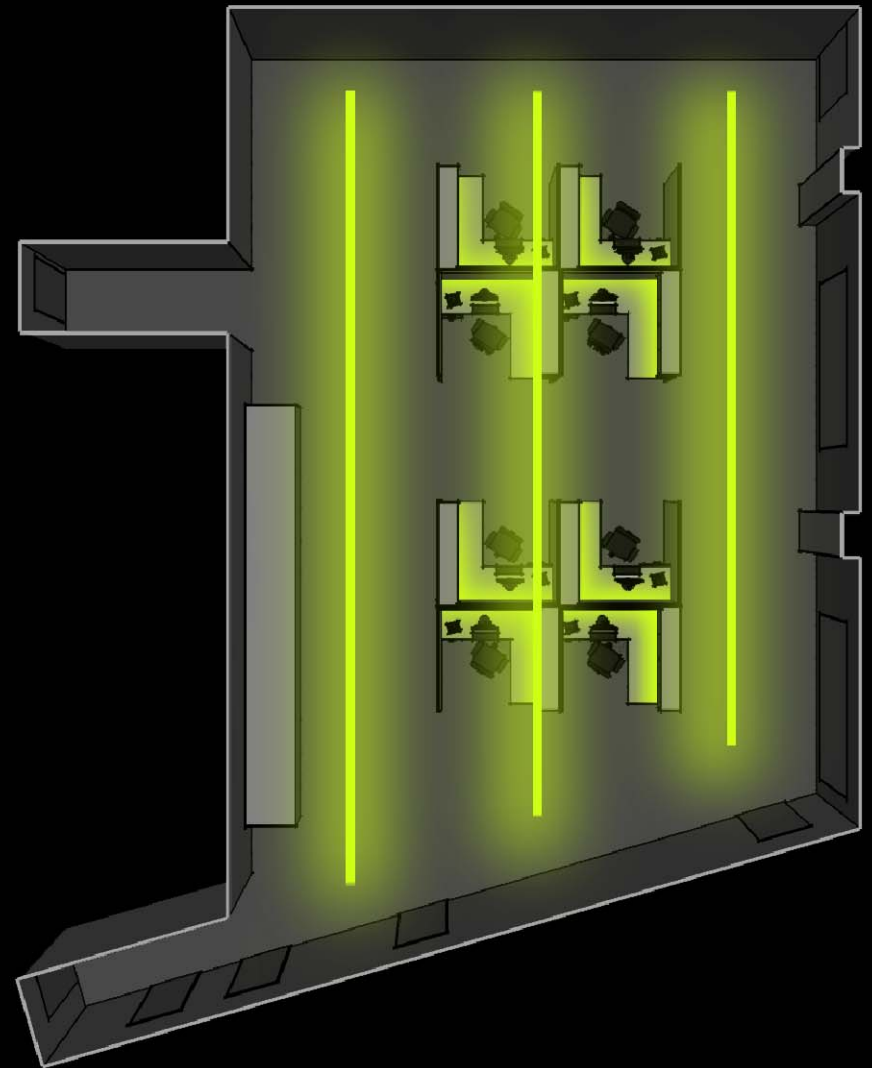

**FUNCTIONS:**

Grad. Student Workspaces  
Faculty Offices (Adjacent)

**FOCAL PTS:**

Windows  
Personal Task  
Circulation Areas

**CONCEPTS:**

Flexibility  
Simplicity  
Efficiency

**FUNCTIONS:**

Grad. Student Workspaces  
Faculty Offices (Adjacent)

**FOCAL PTS:**

Windows  
Personal Task  
Circulation Areas

**CONCEPTS:**

Flexibility  
Simplicity  
Efficiency

**FUNCTIONS:** Grad. Student Workspaces  
Faculty Offices (Adjacent)

**FOCAL PTS:** Windows  
Personal Task  
Circulation Areas