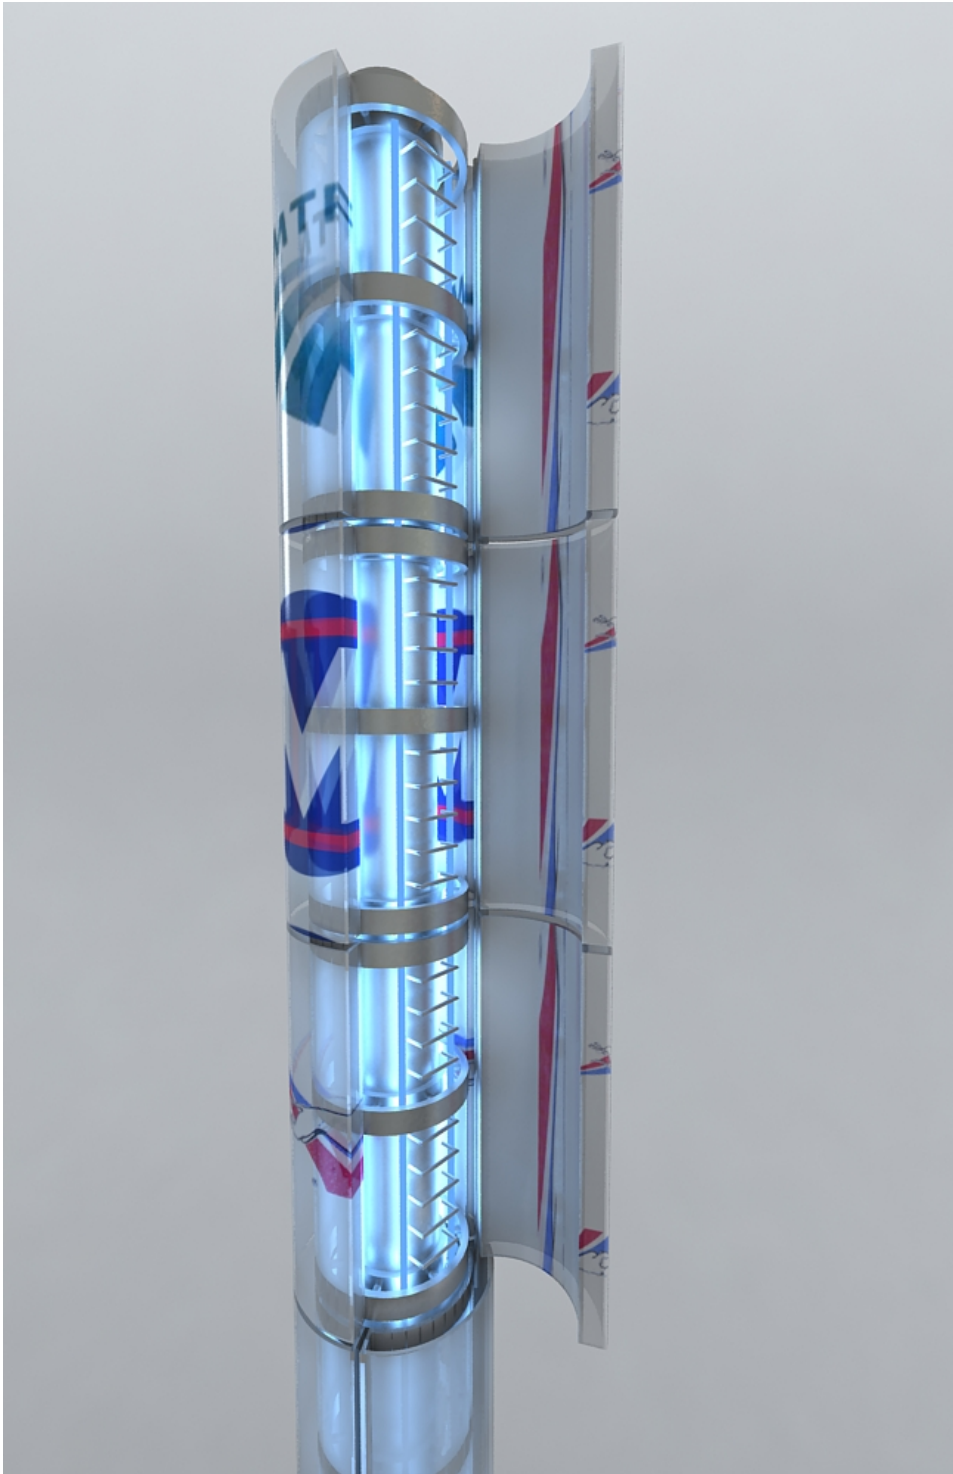

Indianapolis International Airport –
Midfield Terminal
Indianapolis, IN

Hinged Panels plus Stairs for easy access and maintenance