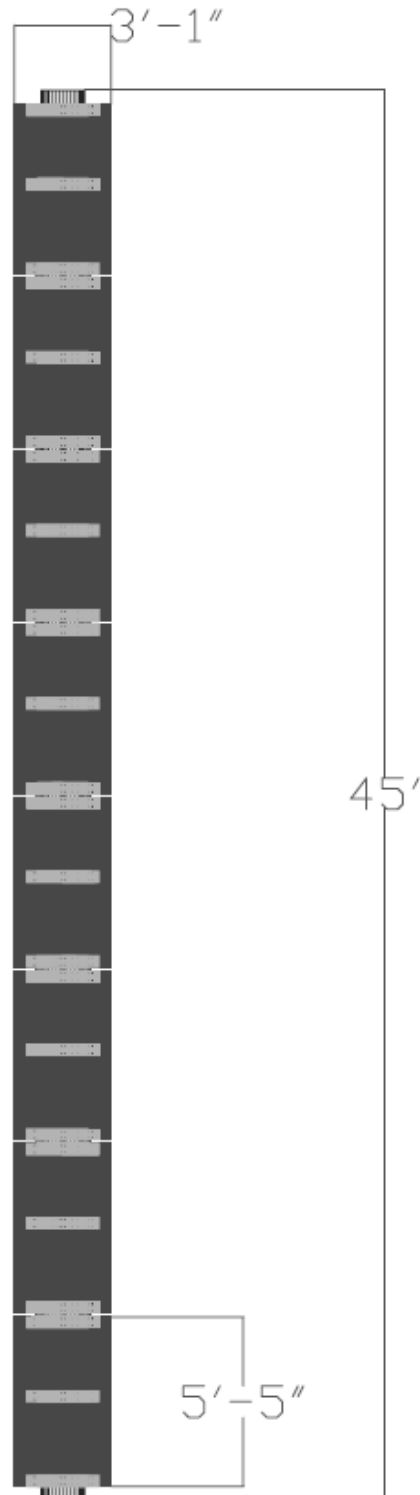

Custom Designed Light Sculpture

Top View Dimension

Indianapolis International Airport –
Midfield Terminal
Indianapolis, IN

Side Dimension

Indianapolis International Airport –
Midfield Terminal
Indianapolis, IN