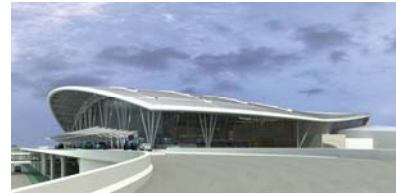

Indianapolis International Airport –
Midfield Terminal
Indianapolis, IN

Appendix C Custom Design Details

Custom Designed Light Pole for Civic Plaza

Indianapolis International Airport –
Midfield Terminal
Indianapolis, IN

Front Elevation

Indianapolis International Airport –
Midfield Terminal
Indianapolis, IN

Side Elevation

Indianapolis International Airport –
Midfield Terminal
Indianapolis, IN

Perspective Rendering

Indianapolis International Airport –
Midfield Terminal
Indianapolis, IN

Custom Designed Light Sculpture

Top View Dimension

Indianapolis International Airport –
Midfield Terminal
Indianapolis, IN

Side Dimension

Indianapolis International Airport –
Midfield Terminal
Indianapolis, IN