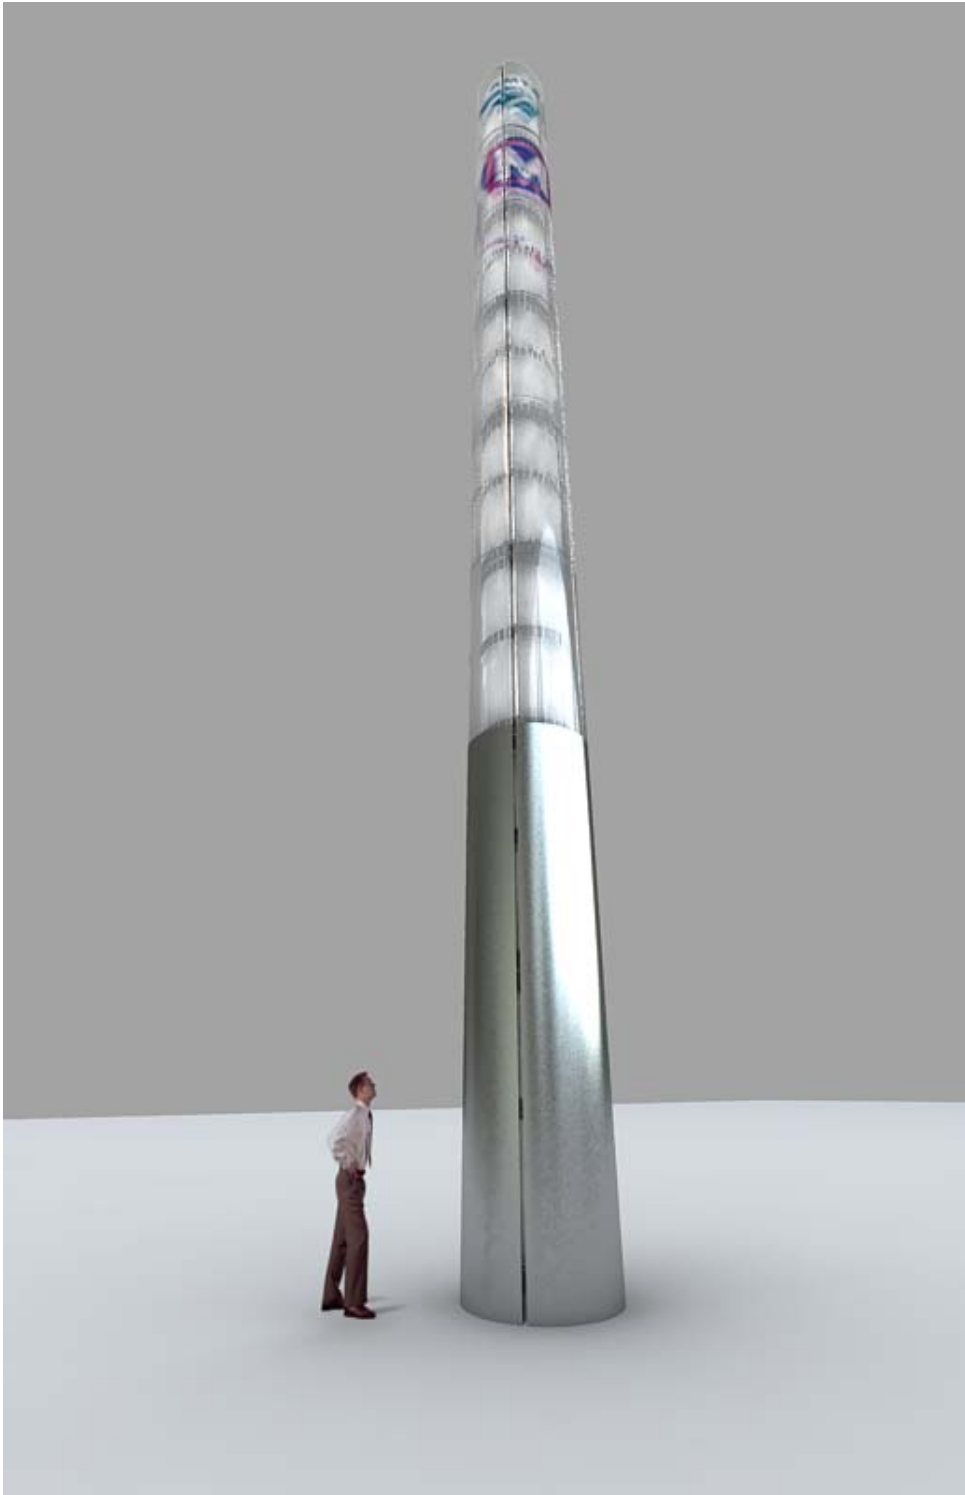

Indianapolis International Airport –
Midfield Terminal
Indianapolis, IN

Perspective Rendering