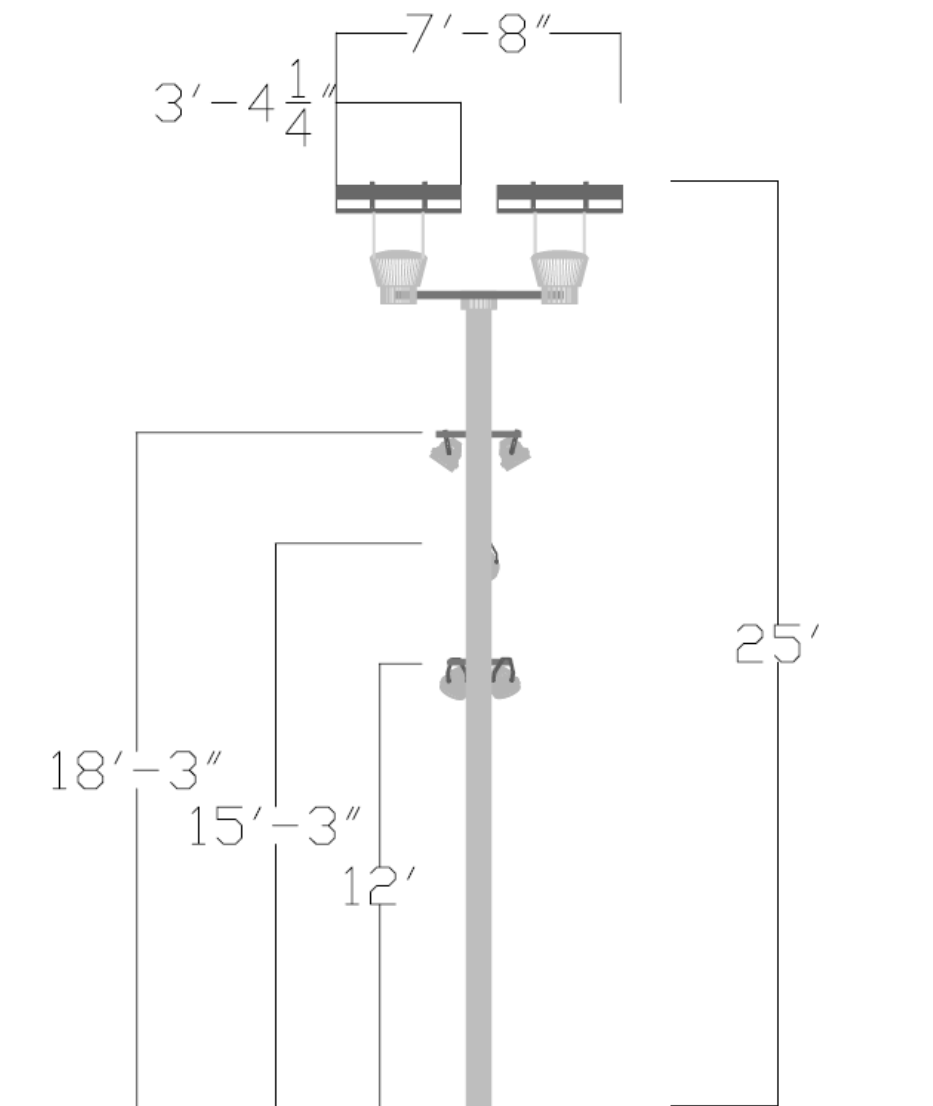

Indianapolis International Airport –
Midfield Terminal
Indianapolis, IN

Appendix C Custom Design Details

Custom Designed Light Pole for Civic Plaza

Indianapolis International Airport –
Midfield Terminal
Indianapolis, IN

Custom Designed Light Sculpture

Top View Dimension

Indianapolis International Airport –
Midfield Terminal
Indianapolis, IN

Side Dimension

Indianapolis International Airport –
Midfield Terminal
Indianapolis, IN