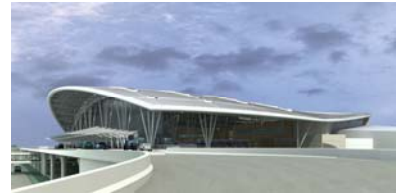

Indianapolis International Airport –
Midfield Terminal
Indianapolis, IN

Appendix C Custom Design Details

Custom Designed Light Pole for Civic Plaza

Indianapolis International Airport –
Midfield Terminal
Indianapolis, IN

Front Elevation

Indianapolis International Airport –
Midfield Terminal
Indianapolis, IN

Side Elevation

Indianapolis International Airport –
Midfield Terminal
Indianapolis, IN

Perspective Rendering

Indianapolis International Airport –
Midfield Terminal
Indianapolis, IN

Custom Designed Light Sculpture

Top View Dimension

Indianapolis International Airport –
Midfield Terminal
Indianapolis, IN

Side Dimension

Indianapolis International Airport –
Midfield Terminal
Indianapolis, IN

Front Elevation

Indianapolis International Airport –
Midfield Terminal
Indianapolis, IN

Perspective Rendering

Indianapolis International Airport –
Midfield Terminal
Indianapolis, IN

Hinged Panels plus Stairs for easy access and maintenance