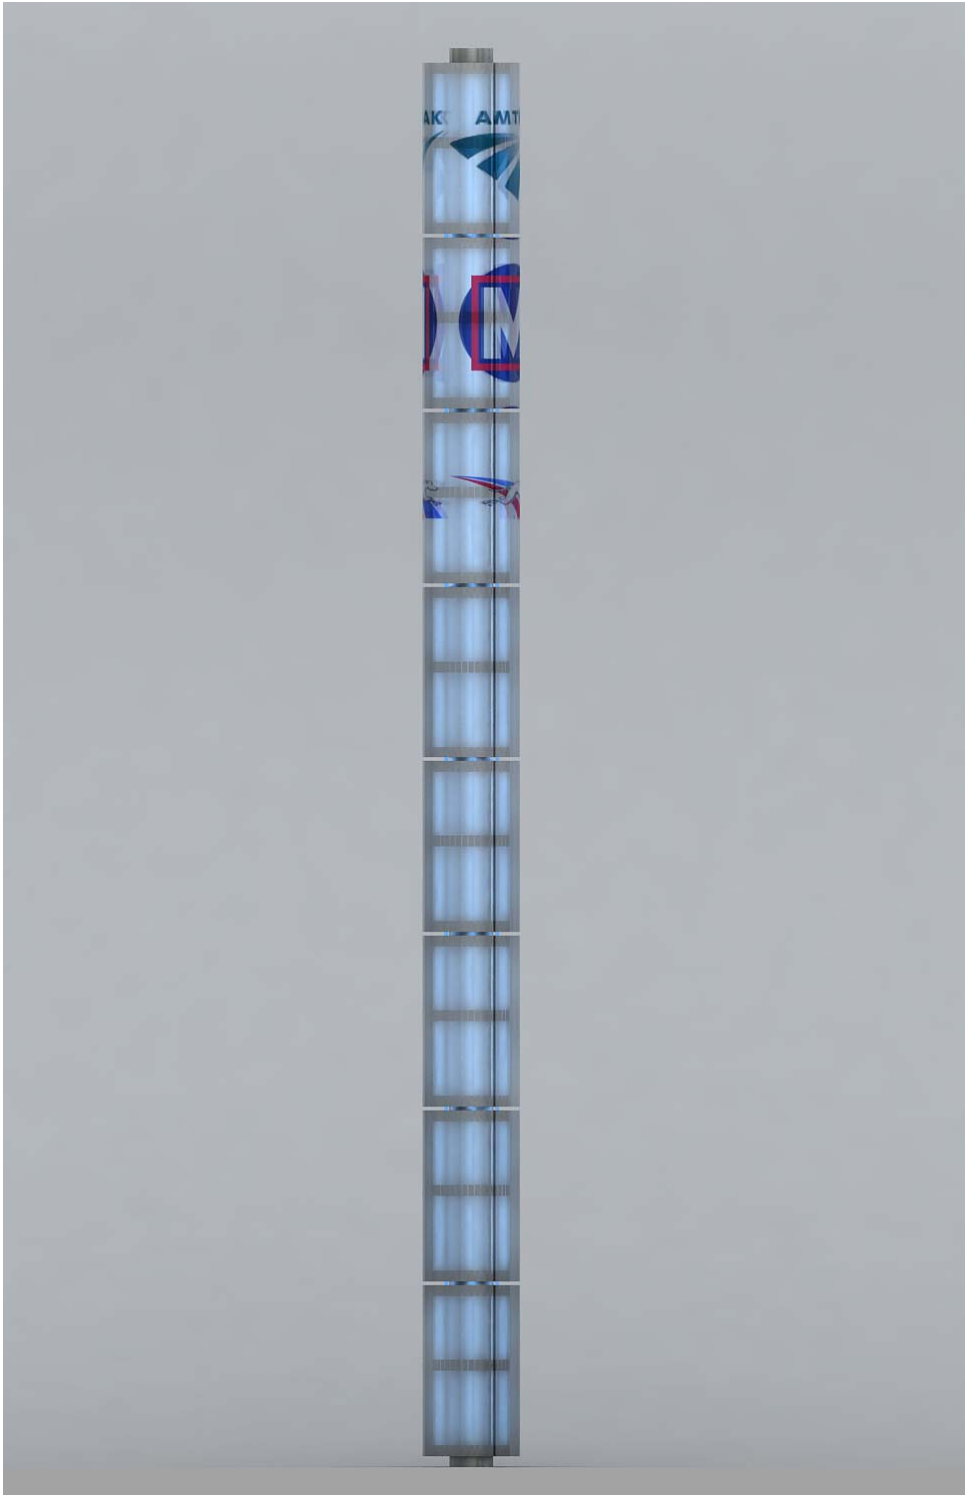

Indianapolis International Airport –
Midfield Terminal
Indianapolis, IN

Appendix C Custom Design Details

Custom Designed Light Pole for Civic Plaza

Indianapolis International Airport –
Midfield Terminal
Indianapolis, IN

Custom Designed Light Sculpture

Top View Dimension

Indianapolis International Airport –
Midfield Terminal
Indianapolis, IN

Side Dimension

Indianapolis International Airport –
Midfield Terminal
Indianapolis, IN